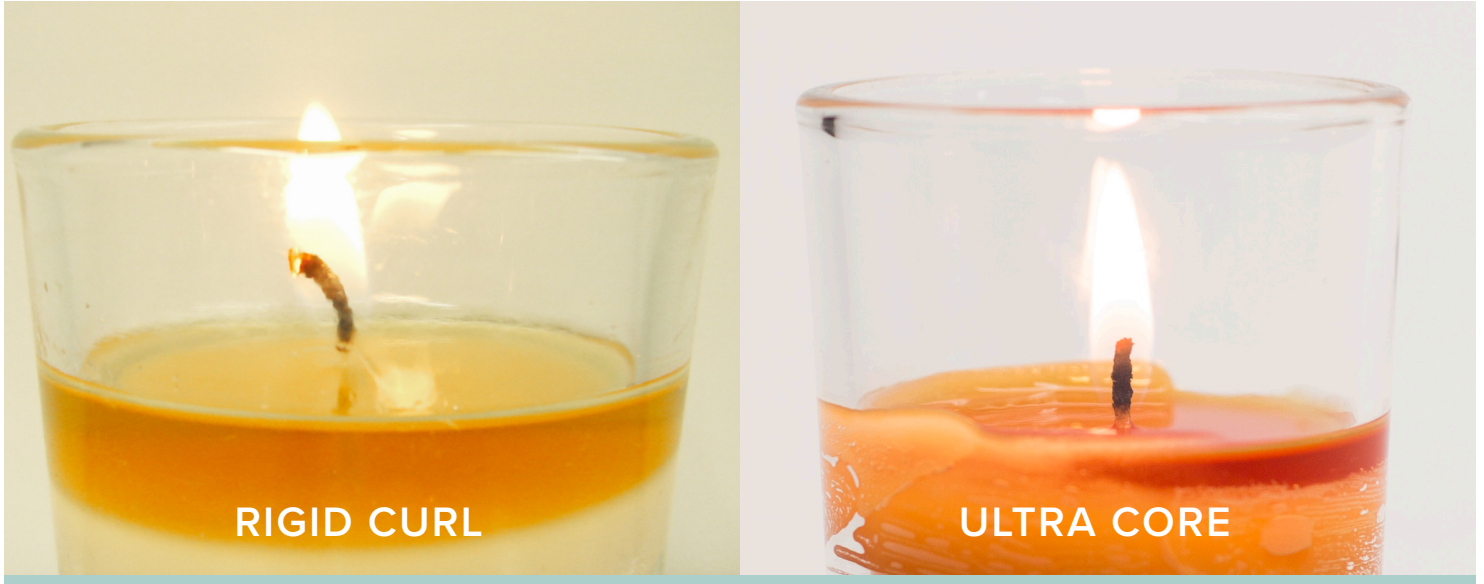

SINGLE WICK

FIL-TEC™

QUICK REFERENCE WICK SELECTION CHART*

2.5" - 3" DIAMETER

(6.35cm - 7.62cm)

Paraffin/Soy Blend with Fragrance

Rigid Curl FT 1.694
Rigid Curl FT 1.824
Rigid Curl FT 2.069
Ultra Core FT 1.832
Ultra Core FT 2.000
Ultra Core FT 2.164

3" - 3.25" DIAMETER

(7.62cm - 8.255cm)

Paraffin/Soy Blend with Fragrance

Rigid Curl FT 2.175
Rigid Curl FT 2.275
Rigid Curl FT 2.486
Ultra Core FT 2.283
Ultra Core FT 2.402
Ultra Core FT 2.592

3.25" - 3.5" DIAMETER