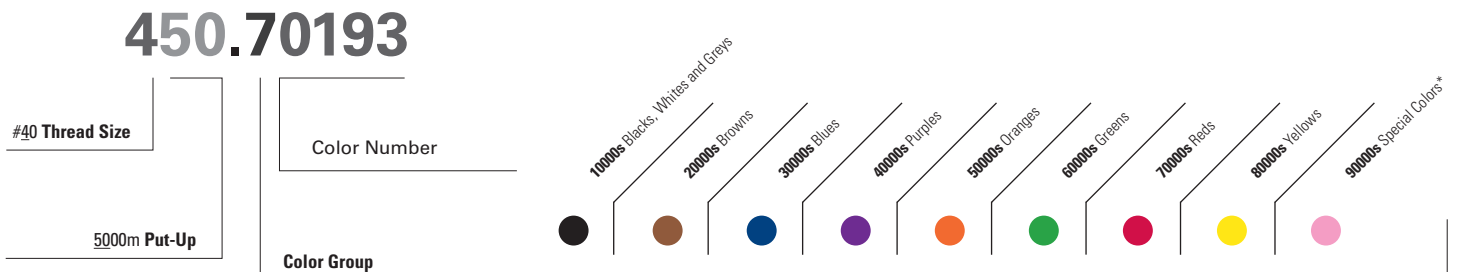

Conversion **Fil-Tec Glide™** Thread to **MADIERA**
ROBISON-ANTON
AMANN USA (ACKERMANN)

Fil-Tec Glide™	Color Group	Madeira		Robison		Amann USA (Ackermann)		RGB Breakdown
		Polyester	Rayon	Polyester	Rayon	Polyester	Rayon	
30661	●	1642	1076	5738 5510	2220 6720 2280 6780 2385 6885	3612	*	0, 53, 145
20727	●	*	*	*	2203 6703	*	*	211, 169, 133
20730	●	1855	2489 6989 2224 6724	5524	1056	*	*	167, 111, 62
27407	●	*	*	*	*	*	*	202, 155, 74
77424	●	*	*	5899	*	*	*	218, 61, 126
77427	●	1638	*	*	*	*	*	150, 23, 46
37457	●	*	*	*	*	*	*	202, 227, 233
37474	●	*	*	*	*	*	*	0, 122, 135
97494	●	*	*	*	*	*	*	158, 178, 143
27500	●	1863	*	*	*	*	*	225, 216, 183
27504	●	*	*	*	*	*	*	145, 120, 91
90811	●	*	*	5710	*	1106	*	255, 101, 63
20872	●	*	*	*	*	*	*	134, 115, 78
30001	●	*	1243	*	2303	*	3355	15, 32, 75
70001	●	*	1184 1081	5807 5567	*	1805	*	195, 0, 69

A Guide to the **Glide™** Part number system

*Any color that could contain high levels of optical or luminous concentrations, etc.

FIL-TEC bobbincentral

Please continue to check our web site for continuing additions to our color selection and expanding product line
www.bobbincentral.com 1-800-258-5052